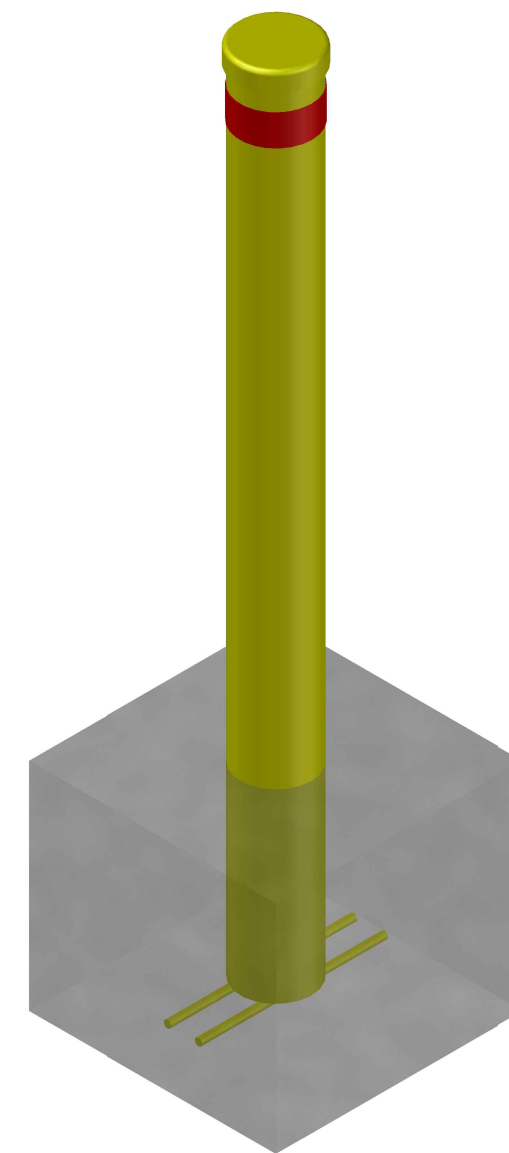

12 MM DIAMETER RODS,
300 MM LONG (2-OFF)

SPECIFICATIONS

MODEL NO.	IG-90-PC
FINISH	YELLOW POWDER COATED
DIAMETER	90 MM
HEIGHT	900 MM
WALL THICKNESS	3 MM
WEIGHT	9 KG
IN GROUND HEIGHT	300 MM
MATERIAL	GALVANISED STEEL

TITLE:		BOLLARD-INGROUND- 90 MM (YELLOW POWDER COATED)		
SITE:				
CLIENT:				
SCALE (\$)	AS SHOWN	JOB No:		
DRAWN	CHECKED	SIZE	DRAWING NUMBER	REV.
		A3		0